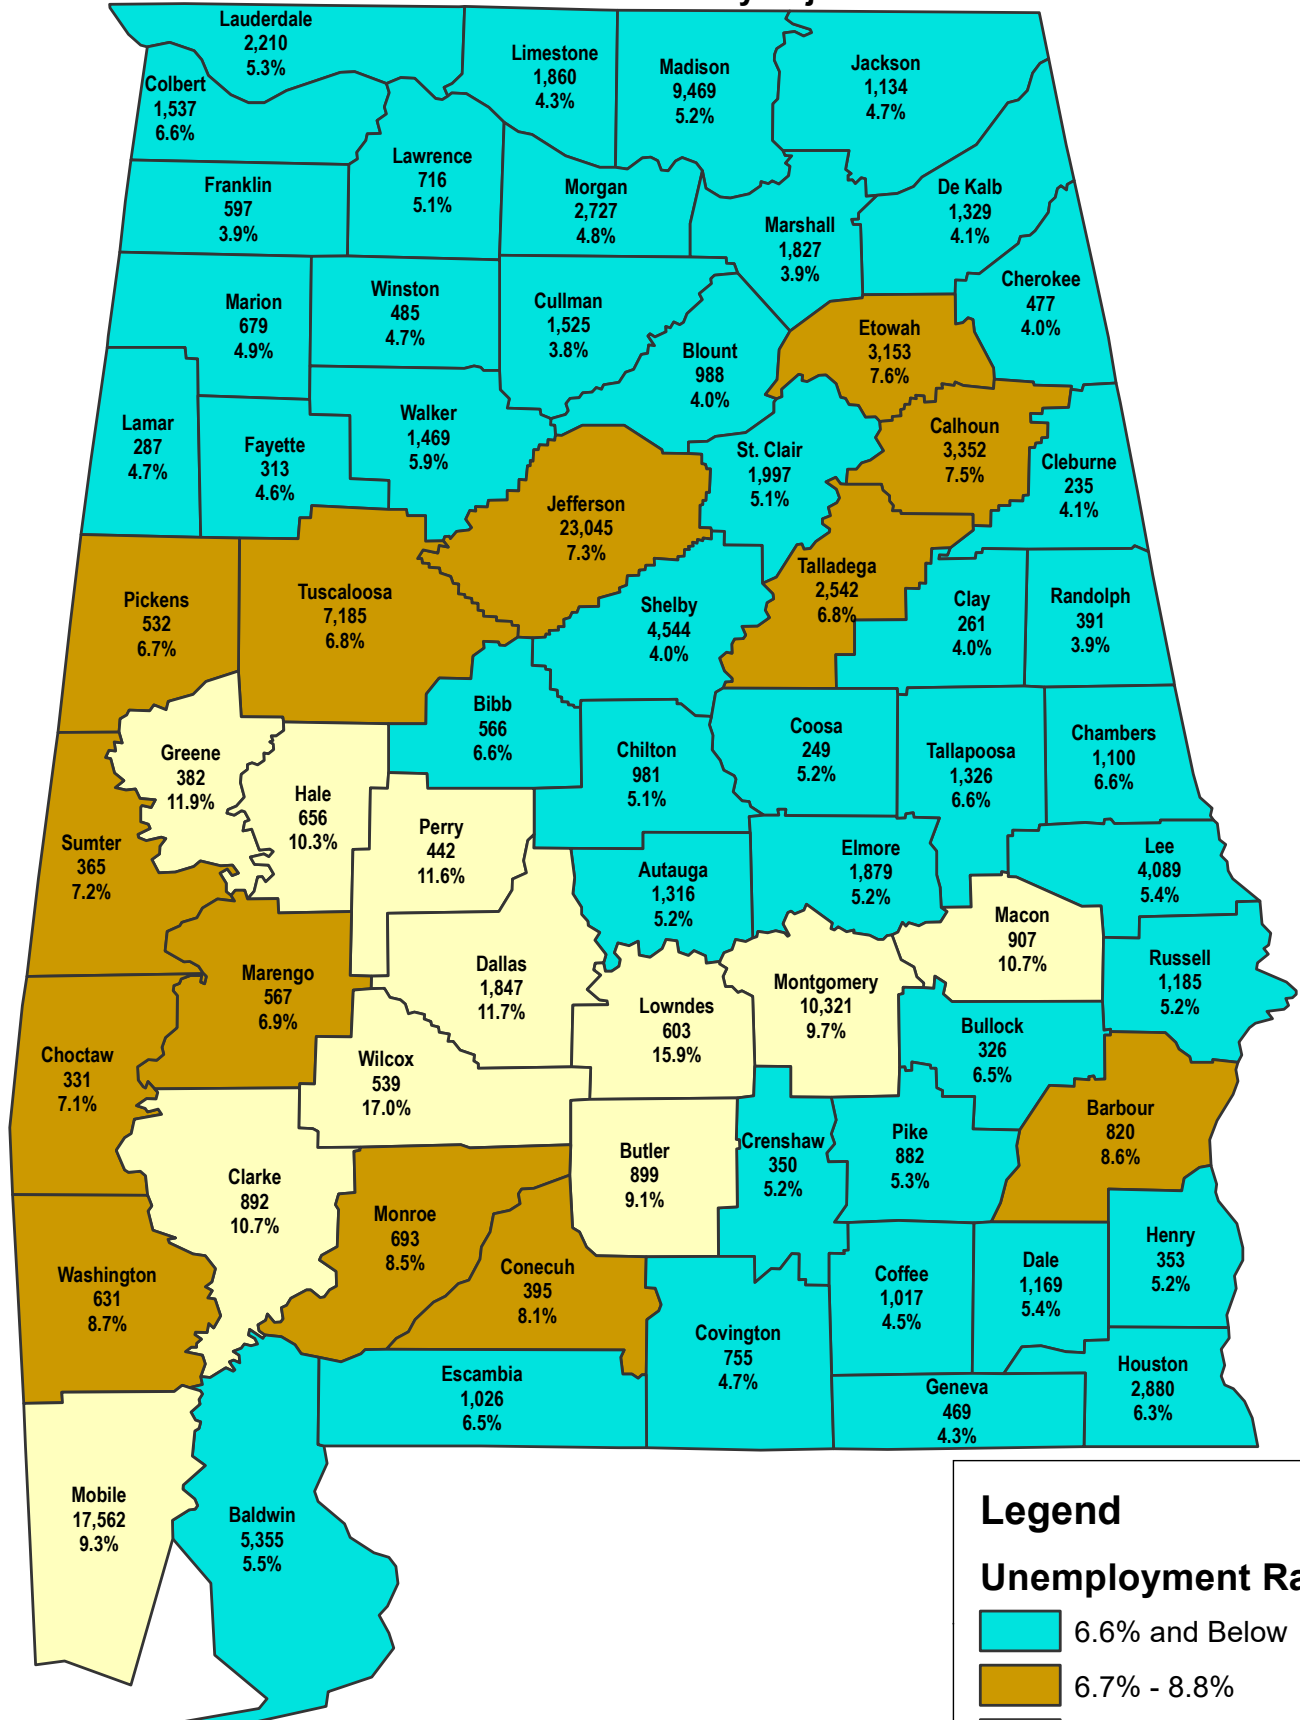

Alabama

Number Unemployed and Unemployment Rate

September 2020 Preliminary

State Rate Seasonally Adjusted: 6.6%

State Rate Not Seasonally Adjusted: 6.4%

Counties Not Seasonally Adjusted

Legend

Unemployment Rate

- 6.6% and Below
- 6.7% - 8.8%
- 8.9% and Above